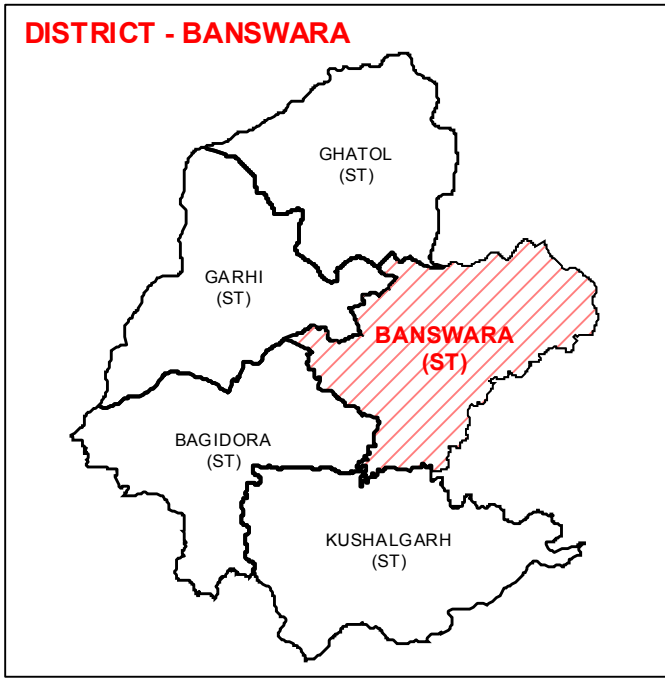

ASSEMBLY CONSTITUENCY - BANSWARA (ST)-164

DISTRICT - BANSWARA

Legend

- District Headquarter
- T Tehsil Headquarter
- R ILR Headquarter
- P Patwar Circle Headquarter
- Tehsil Name Tehsil Boundary
- ILR Circle Name ILR Circle Boundary
- Patwar Circle Patwar Circle Boundary
- Village Name Village Boundary