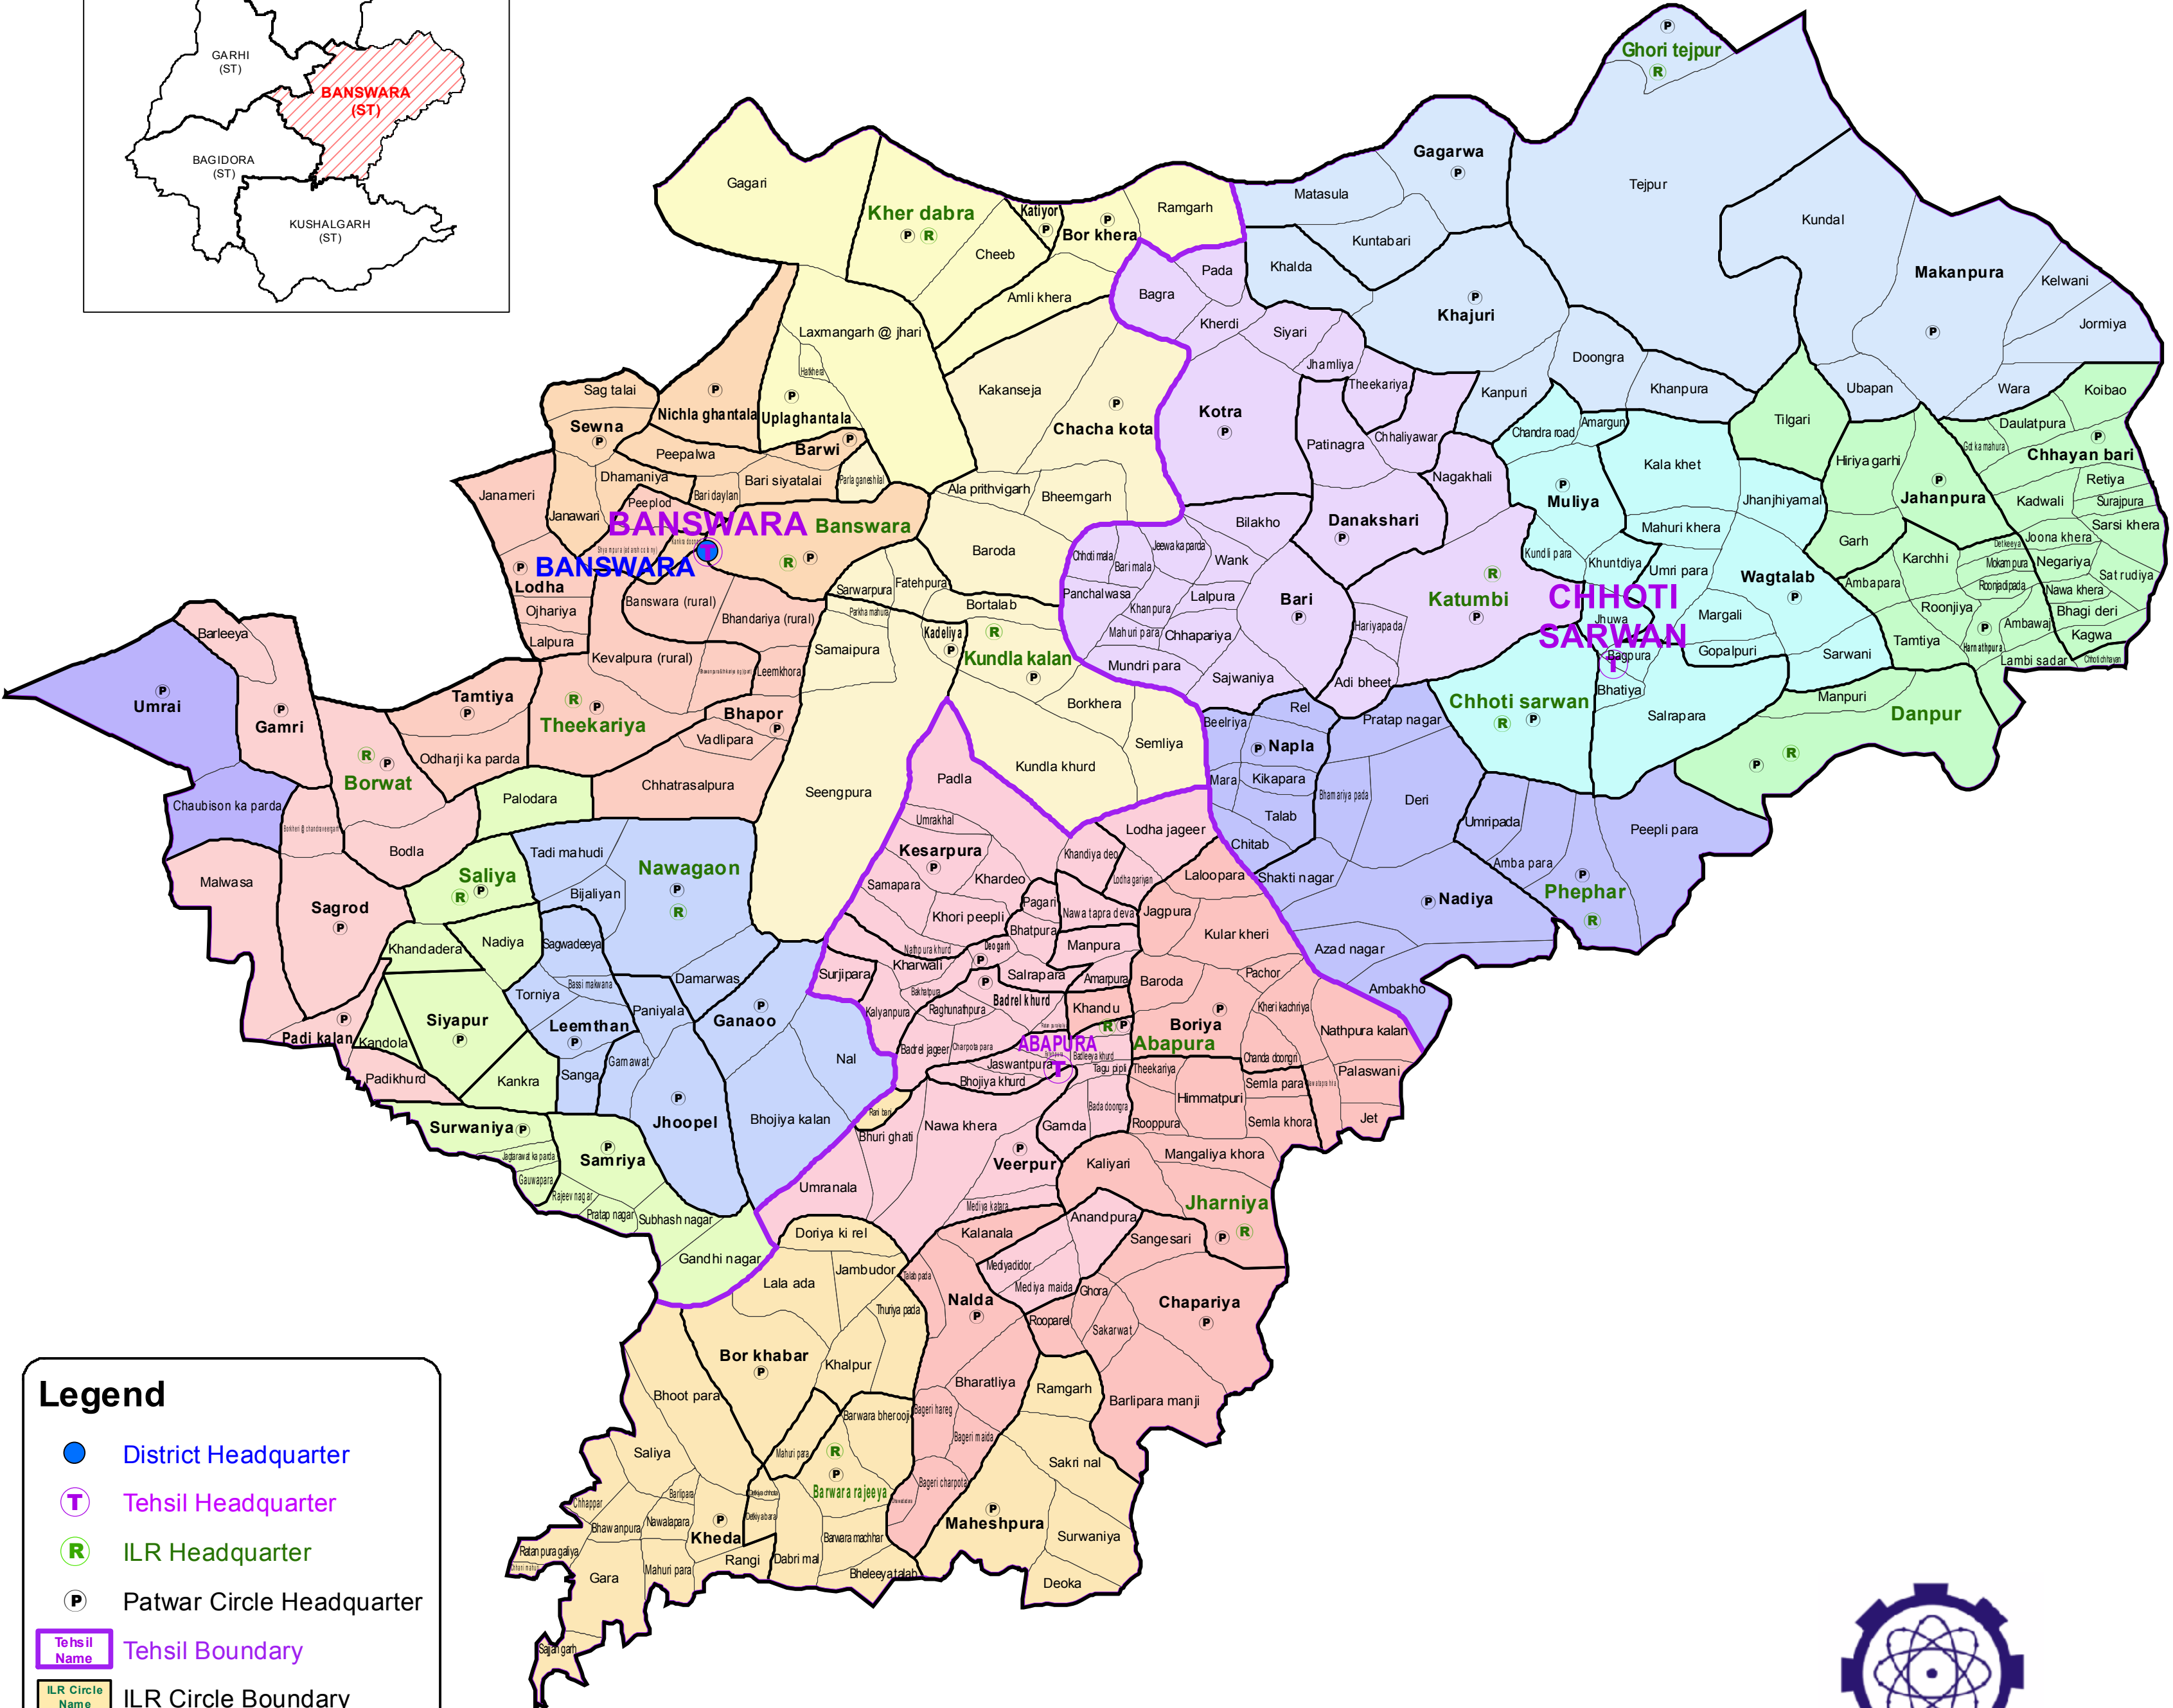

ASSEMBLY CONSTITUENCY - BANSWARA (ST)-164

DISTRICT - BANSWARA

Legend

- District Headquarter
- T Tehsil Headquarter
- R ILR Headquarter
- P Patwar Circle Headquarter
- Tehsil Name Tehsil Boundary
- ILR Circle Name ILR Circle Boundary
- Patwar Circle Patwar Circle Boundary
- Village Name Village Boundary